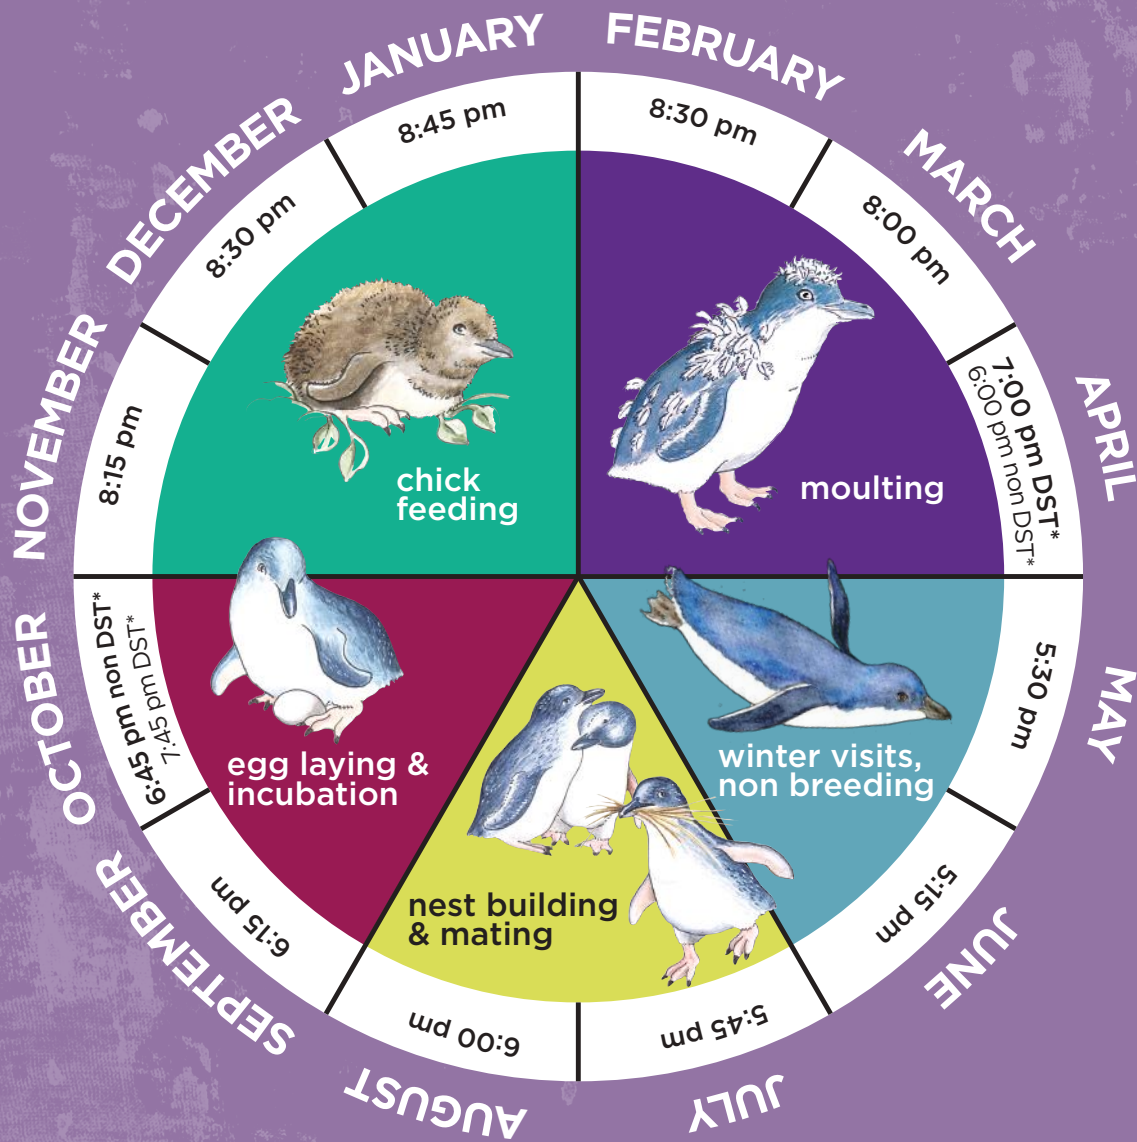

PENGUIN INFORMATION CALENDAR

The penguins are wild birds. Numbers and arrival times will vary with the life-cycle activity and weather.

Visitors should arrive at least 1 hour prior to penguin arrival time to enjoy the award winning interactive and educational displays.

Little Wonders
PENGUIN PARADE