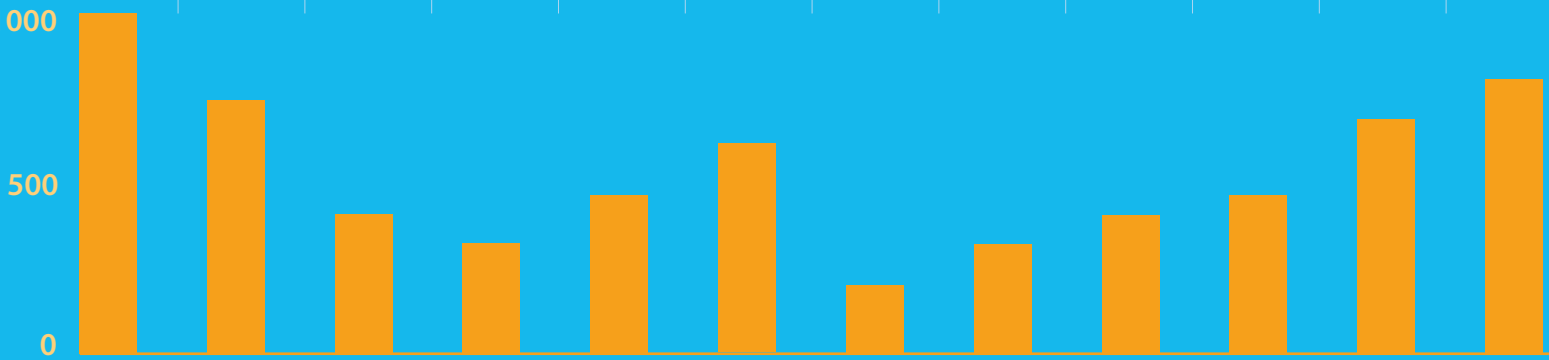

penguinparade
phillip island

Penguin Information Calendar

Estimated penguin arrival time (average):

Penguin numbers (average)

Chick feeding December January	Moulting February March April	Nest building May June July	Mating August September October	Egg laying September October November
---	---	---	---	---

The penguins are wild birds. Numbers and arrival times will vary with the life-cycle activity and weather.

Visitors should arrive at least 1 hour prior to penguin arrival time to enjoy the award winning interactive and educational displays.